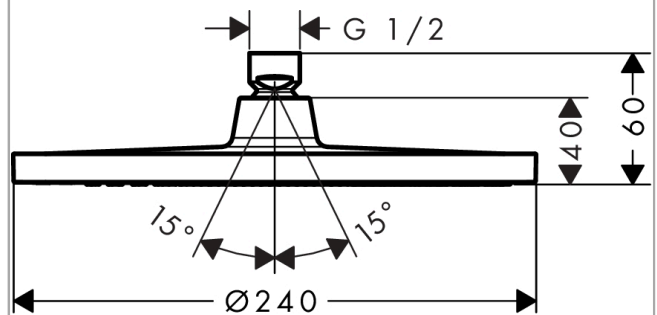

Scale drawing