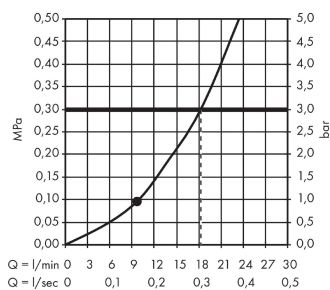

Flowchart

The consumption was measured in combination with the appropriate fittings (thermosta/mixer/ in-wall valve) to reflect actual application in practice.