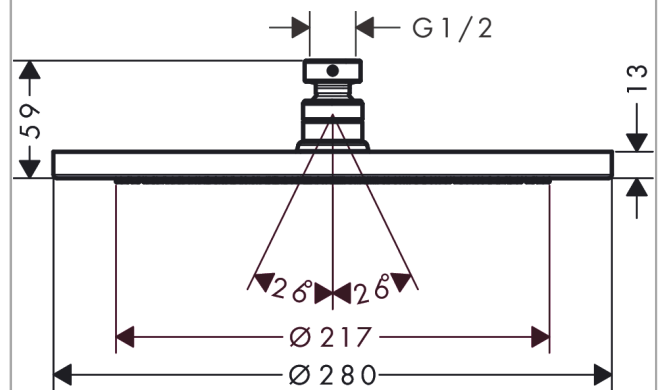

Croma

Overhead shower 280 1jet

Surfaces: **Chrome** Article Number: **26220000**

Description

product features

- spray type: RainAir
- shower head size: 280 mm
- ball-joint: overhead shower angle adjustable
- flow rate RainAir spray (at 3 bar): 15 l/min
- material spray disc: metal
- spray disc removable for cleaning
- installation: ceiling or wall
- connection thread G 1/2
- connection dimension: DN15

Technology

Design awards

reddot award 2017
winner

Product image

Scale drawing

Flowchart

The consumption was measured in combination with the appropriate fittings (thermostat/mixer/in-wall valve) to reflect actual application in practice.