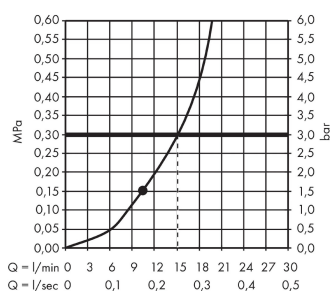

Croma

Overhead shower 280 1jet

Surfaces: **Chrome** Article Number: **26220000**

Description

product features

- spray type: RainAir
- shower head size: 280 mm
- ball-joint: overhead shower angle adjustable
- flow rate RainAir spray (at 3 bar): 15 l/min
- material spray disc: metal
- spray disc removable for cleaning
- installation: ceiling or wall
- connection thread G 1/2
- connection dimension: DN15

Technology

Design awards

reddot award 2017
winner

Product image

Scale drawing

Flowchart

The consumption was measured in combination with the appropriate fittings (thermostat/mixer/in-wall valve) to reflect actual application in practice.